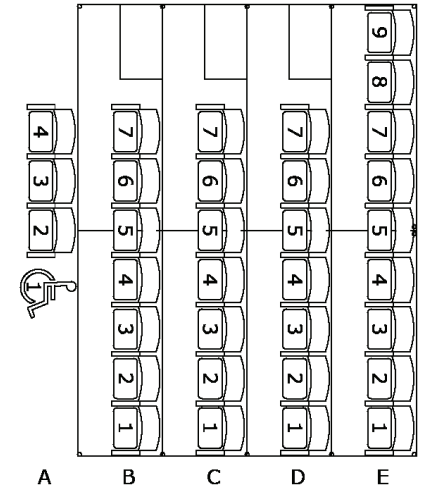

### SECTION A

### STAGE

### SECTION B

PORTLAND'S

**BRUNISH**  
THEATRE

Capacity: 146