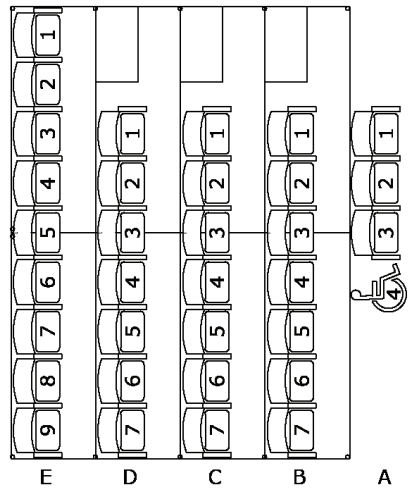

### SECTION A

### STAGE

### SECTION B

PORTLAND'S

**BRUNISH**  
THEATRE

Capacity: 146