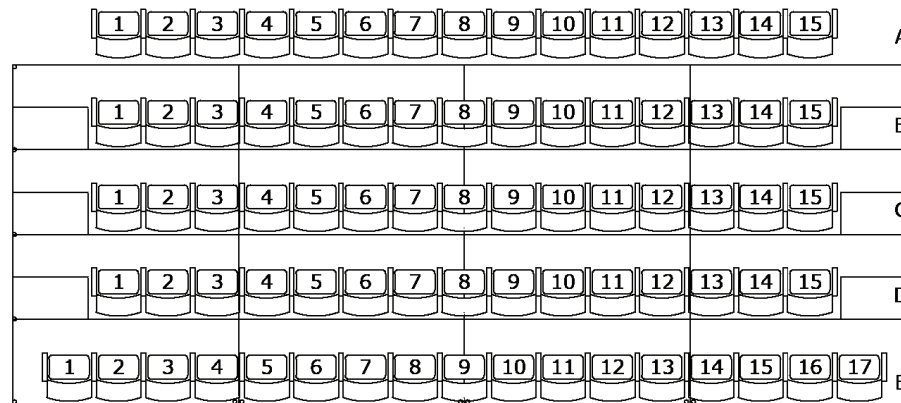

### SECTION A

### STAGE

### SECTION B

PORTLAND'S

**BRUNISH**  
THEATRE

Capacity: 146