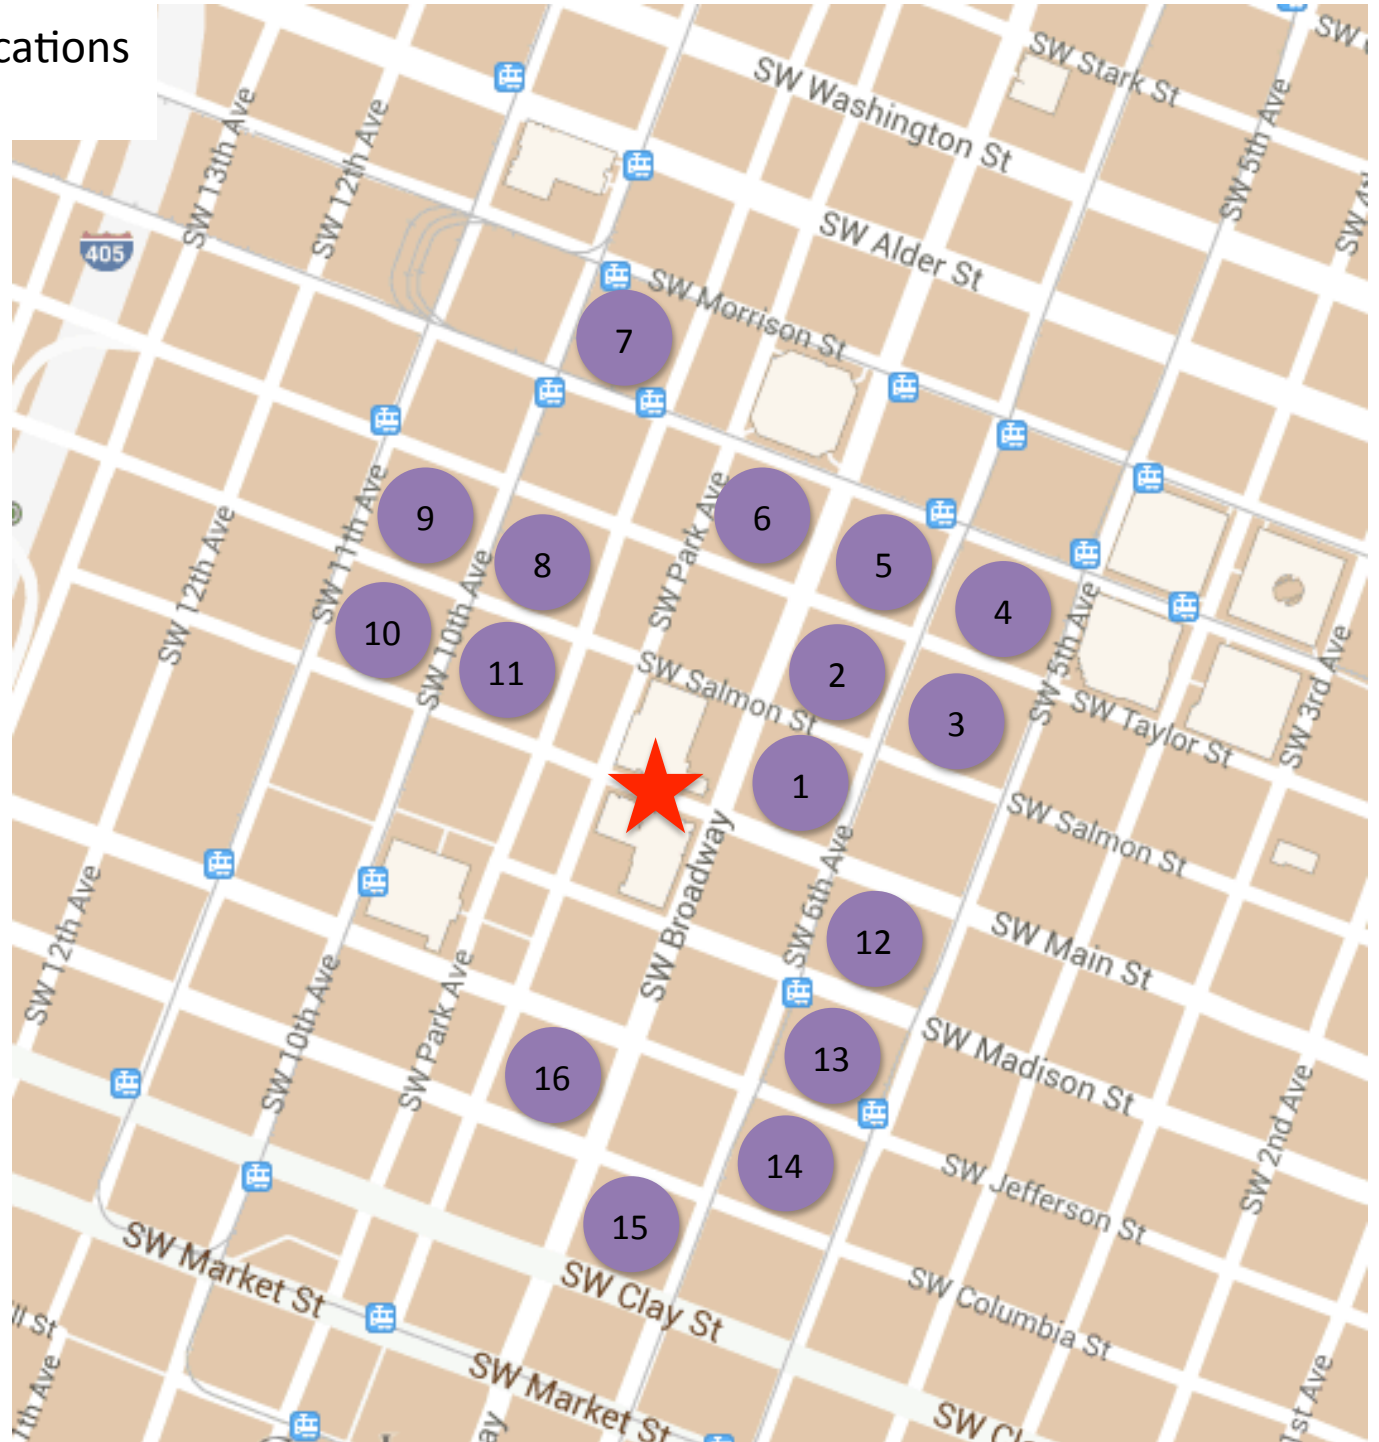

Parking Meter Durations Near AHH

Downtown Parking Pay Stations	
Smart Meter Duration	Blockface Duration
1 hour	1 hour
90 minutes	90 minutes
2 hours	2 hour
3 hours	3 hour
5 Hours	5 hour
11 hours	11 hour
15 minutes	5-15 minutes

Parking Garage and Lots Locations Near AHH

Near AHH

Note: Rates for over 4 hours of parking

Pricing Key

	Free - \$5
	\$5.01-\$10
	Over \$10
	Closed

Note: Prices may be higher when there are special events including at P5 facilities, the Art Museum or city-wide events.

Name	Location	Map #	Weekday	Weekday Evening	Weekend	Weekend Evening
PMC 1000 Broadway Garage	639 SW Main	1				
PMC Parking - Congress Center	1025 SW 6th	1				
STAR PARK The Portland Hilton Garage	676 SW Taylor	2				
CITY CENTER Parking - Metropolitan	541 SW Salmon	3				
CITY CENTER Parking - Fifth Taylor	521 SW Taylor	4				
PMC Parking - Jackson Tower	662 SW Yamhill	5				
PMC Parking - Pacific First Center Garage	653 SW Taylor	5				
PMC Parking - Fox Tower Garage	749 SW Taylor	6				
SMART PARK 10th and Yamhill	730 SW 10th	7				
CITY CENTER Parking	908 SW Taylor	8				
South Park Garage	914 SW Taylor	8				
U-PARK System	1029 SW Salmon	9				
U-PARK System	1075 SW Salmon	9				
CITY CENTER Parking	1015 SW Main	10				
CITY CENTER Parking	1078 SW 10th	11				
CITY CENTER Parking	924 SW Salmon	11				
PMC Parking - Standard Plaza	586 SW Main	12				
Urban Renaissance - Pacwest Center	573 SW Jefferson	13				

Name	Location	Map #	Weekday	Weekday Evening	Weekend	Weekend Evening
PMC Unitus Plaza Parking	1309 SW 5th	14				
U-PARK System	636 SW Columbia	15				
PMC Parking	710 SW Jefferson	16				

Last updated: Sep 2016