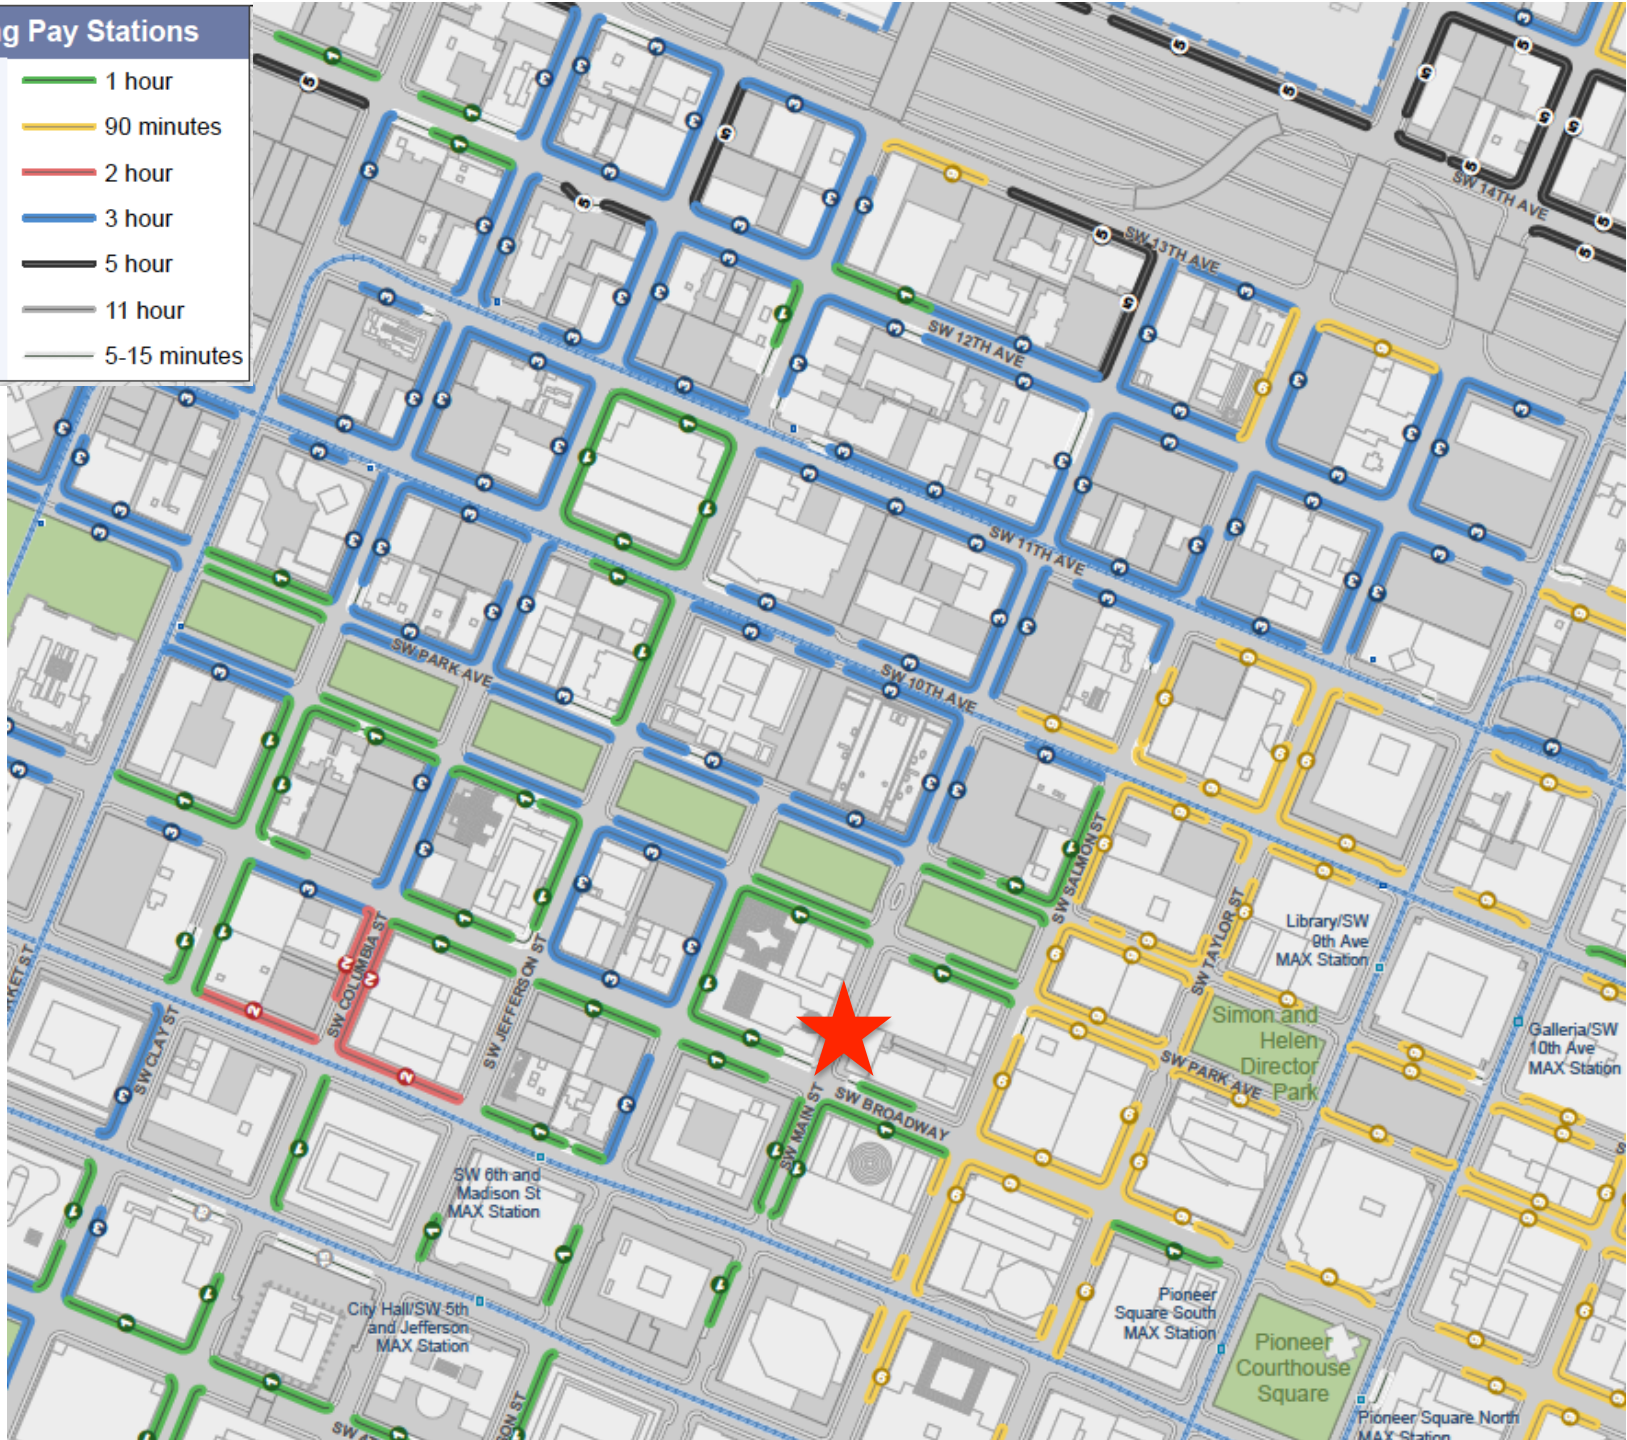

# Parking Meter Durations Near AHH

Downtown Parking Pay Stations	
Smart Meter Duration	Blockface Duration
1 hour	1 hour
90 minutes	90 minutes
2 hours	2 hour
3 hours	3 hour
5 Hours	5 hour
11 hours	11 hour
15 minutes	5-15 minutes

# Parking Garage and Lots Locations Near AHH

Name	Location	Map #	Weekday	Weekday Evening	Weekend	Weekend Evening	Evening Starts at:	Notes
PMC 1000 Broadway Garage	639 SW Main	1					5:00pm	Early bird in before 9:30am --- \$12.00
PMCParking---Congress Center	1025 SW 6th	1					5:00pm	Early bird in before 9:30am --- \$12.00
STAR PARK The Portland Hilton Garage	676 SW Taylor	2						
CITYCENTER Parking---Metropolitan	541 SW Salmon	3					4:00pm	
CITY CENTER Parking --- Fish Taylor	521 SW Taylor	4					6:00pm	
PMCParking---Jackson Tower	662 SW Yamhill	5					6:00pm	Early bird in before 10:30am --- \$9.75
PMCParking---Pacific First Center Garage	653 SW Taylor	5					5:00pm	Early bird in before 10:00am --- \$11.25
PMCParking --- Fox Tower Garage	749 SW Taylor	6					5:00pm	Early bird in before 9:30am --- \$12.00
SMART PARK 10th and Yamhill	730 SW 10th	7					5:00pm	
CITY CENTER Parking	908 SW Taylor	8					5:00pm	Late special in after 10:30am ---
South Park Garage	914 SW Taylor	8					4:00pm	Early bird in before 9:00am --- \$10.50
U---PARK System	1029 SW Salmon	9					5:00pm	Late special in after Noon --- \$10.25
U---PARK System	1075 SW Salmon	9					10:30am	
CITY CENTER Parking	1015 SW Main	10					5:00pm	Early bird in before 10:30am --- \$10
CITY CENTER Parking	1078 SW 10th	11					10:30am	
CITY CENTER Parking	924 SW Salmon	11					6:00pm	
PMCParking---Standard Plaza	586 SW Main	12					7:00pm	Early bird in before 9:30am --- \$12.75
Urban Renaissance --- PacWest Center	573 SW Jefferson	13					5:00pm	Closes at 8:00pm
PMC Unitus Plaza Parking	1309 SW 5th	14					Evening Starts	Notes
U---PARK System	636 SW Columbia	15					5:00pm	
PMC Parking	710 SW Jefferson	16					2pm	Early bird in before 10:30am --- \$12.25, Closes at 8:00pm