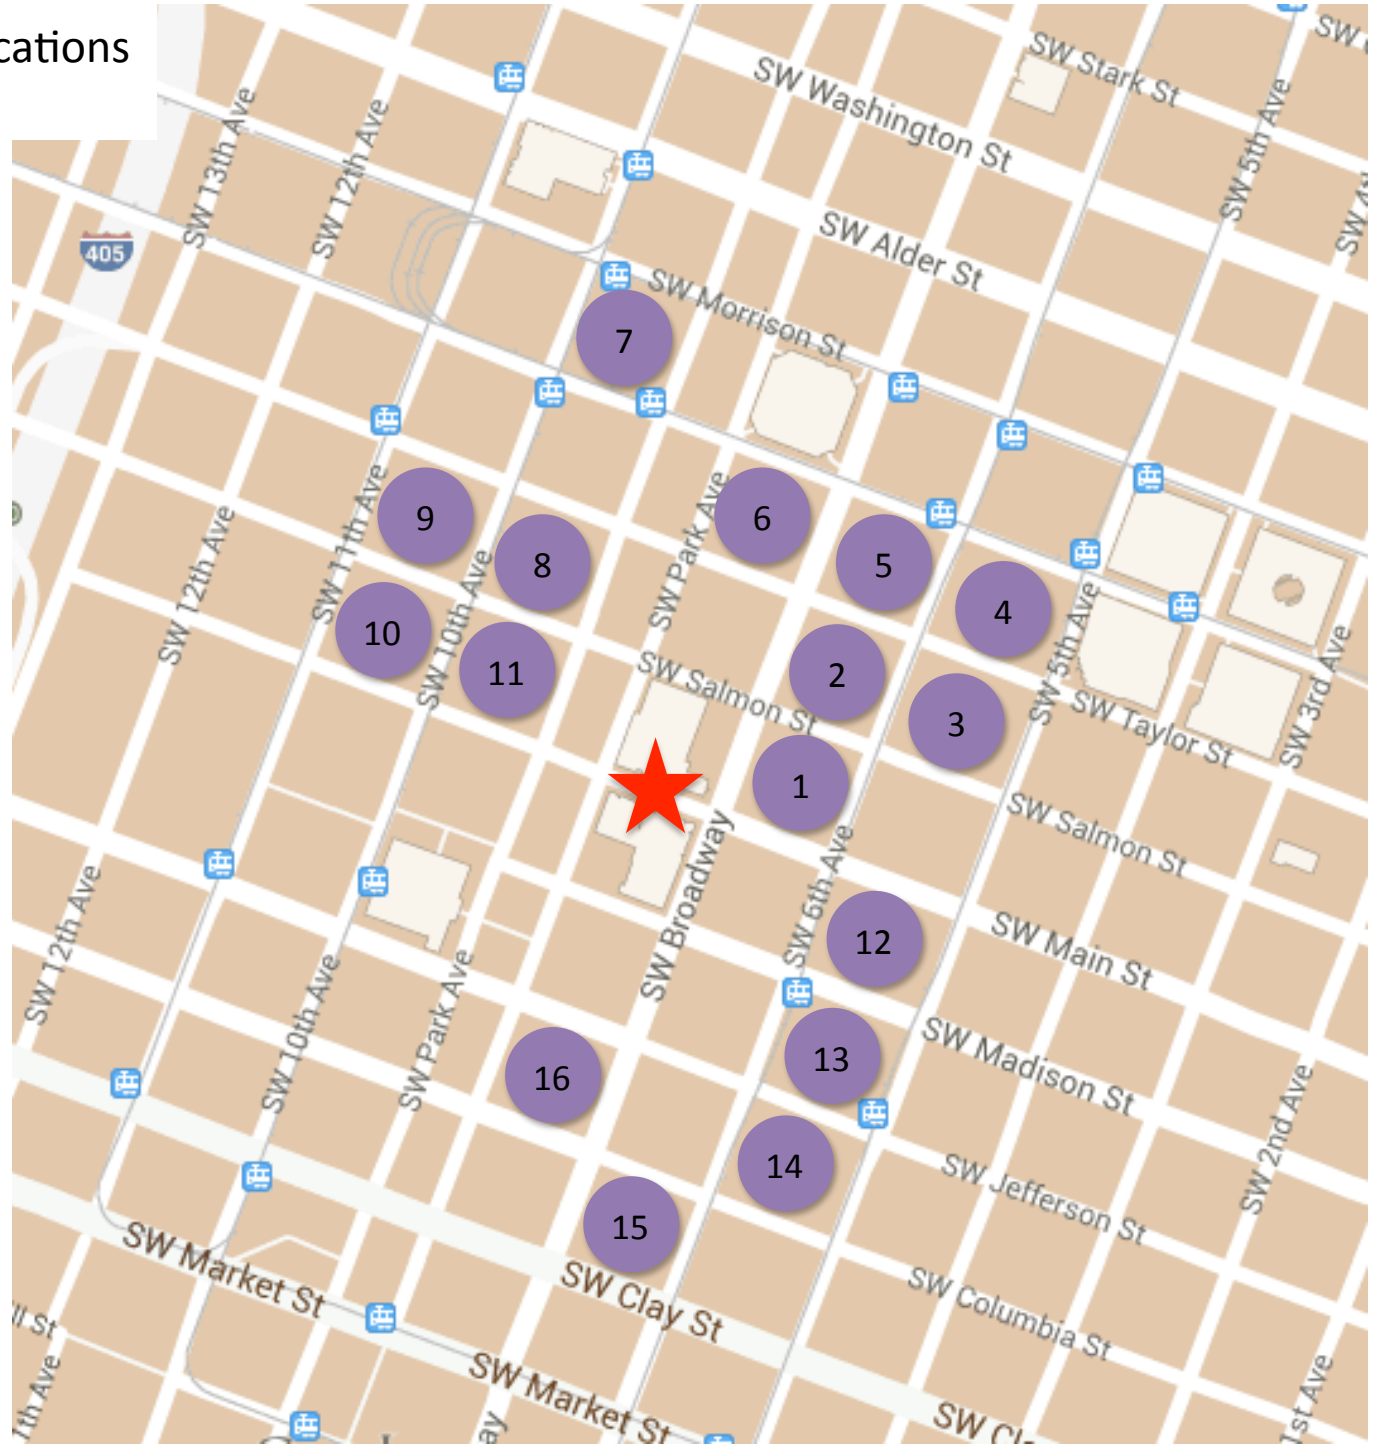

# Parking Meter Durations Near AHH

Downtown Parking Pay Stations	
Smart Meter Duration	Blockface Duration
1 hour	1 hour
90 minutes	90 minutes
2 hours	2 hour
3 hours	3 hour
5 Hours	5 hour
11 hours	11 hour
15 minutes	5-15 minutes

# Parking Garage and Lots Locations Near AHH

Name	Location	Map #	Weekday	Weekday Evening	Weekend	Weekend Evening	Evening Starts at:	Notes
PMC 1000 Broadway Garage	639 SW Main	1					5:00pm	Early bird in before 9:30am --- \$12.00
PMCParking---Congress Center	1025 SW 6th	1					5:00pm	Early bird in before 9:30am --- \$12.00
STAR PARK The Portland Hilton Garage	676 SW Taylor	2						
CITYCENTER Parking---Metropolitan	541 SW Salmon	3					4:00pm	
CITY CENTER Parking --- Fish Taylor	521 SW Taylor	4					6:00pm	
PMCParking---Jackson Tower	662 SW Yamhill	5					6:00pm	Early bird in before 10:30am --- \$9.75
PMCParking---Pacific First Center Garage	653 SW Taylor	5					5:00pm	Early bird in before 10:00am --- \$11.25
PMCParking --- Fox Tower Garage	749 SW Taylor	6					5:00pm	Early bird in before 9:30am --- \$12.00
SMART PARK 10th and Yamhill	730 SW 10th	7					5:00pm	
CITY CENTER Parking	908 SW Taylor	8					5:00pm	Late special in after 10:30am ---
South Park Garage	914 SW Taylor	8					4:00pm	Early bird in before 9:00am --- \$10.50
U---PARK System	1029 SW Salmon	9					5:00pm	Late special in after Noon --- \$10.25
U---PARK System	1075 SW Salmon	9					10:30am	
CITY CENTER Parking	1015 SW Main	10					5:00pm	Early bird in before 10:30am --- \$10
CITY CENTER Parking	1078 SW 10th	11					10:30am	
CITY CENTER Parking	924 SW Salmon	11					6:00pm	
PMCParking---Standard Plaza	586 SW Main	12					7:00pm	Early bird in before 9:30am --- \$12.75
Urban Renaissance --- PacWest Center	573 SW Jefferson	13					5:00pm	Closes at 8:00pm
PMC Unitus Plaza Parking	1309 SW 5th	14					Evening Starts	Notes
U---PARK System	636 SW Columbia	15					5:00pm	
PMC Parking	710 SW Jefferson	16					2pm	Early bird in before 10:30am --- \$12.25, Closes at 8:00pm