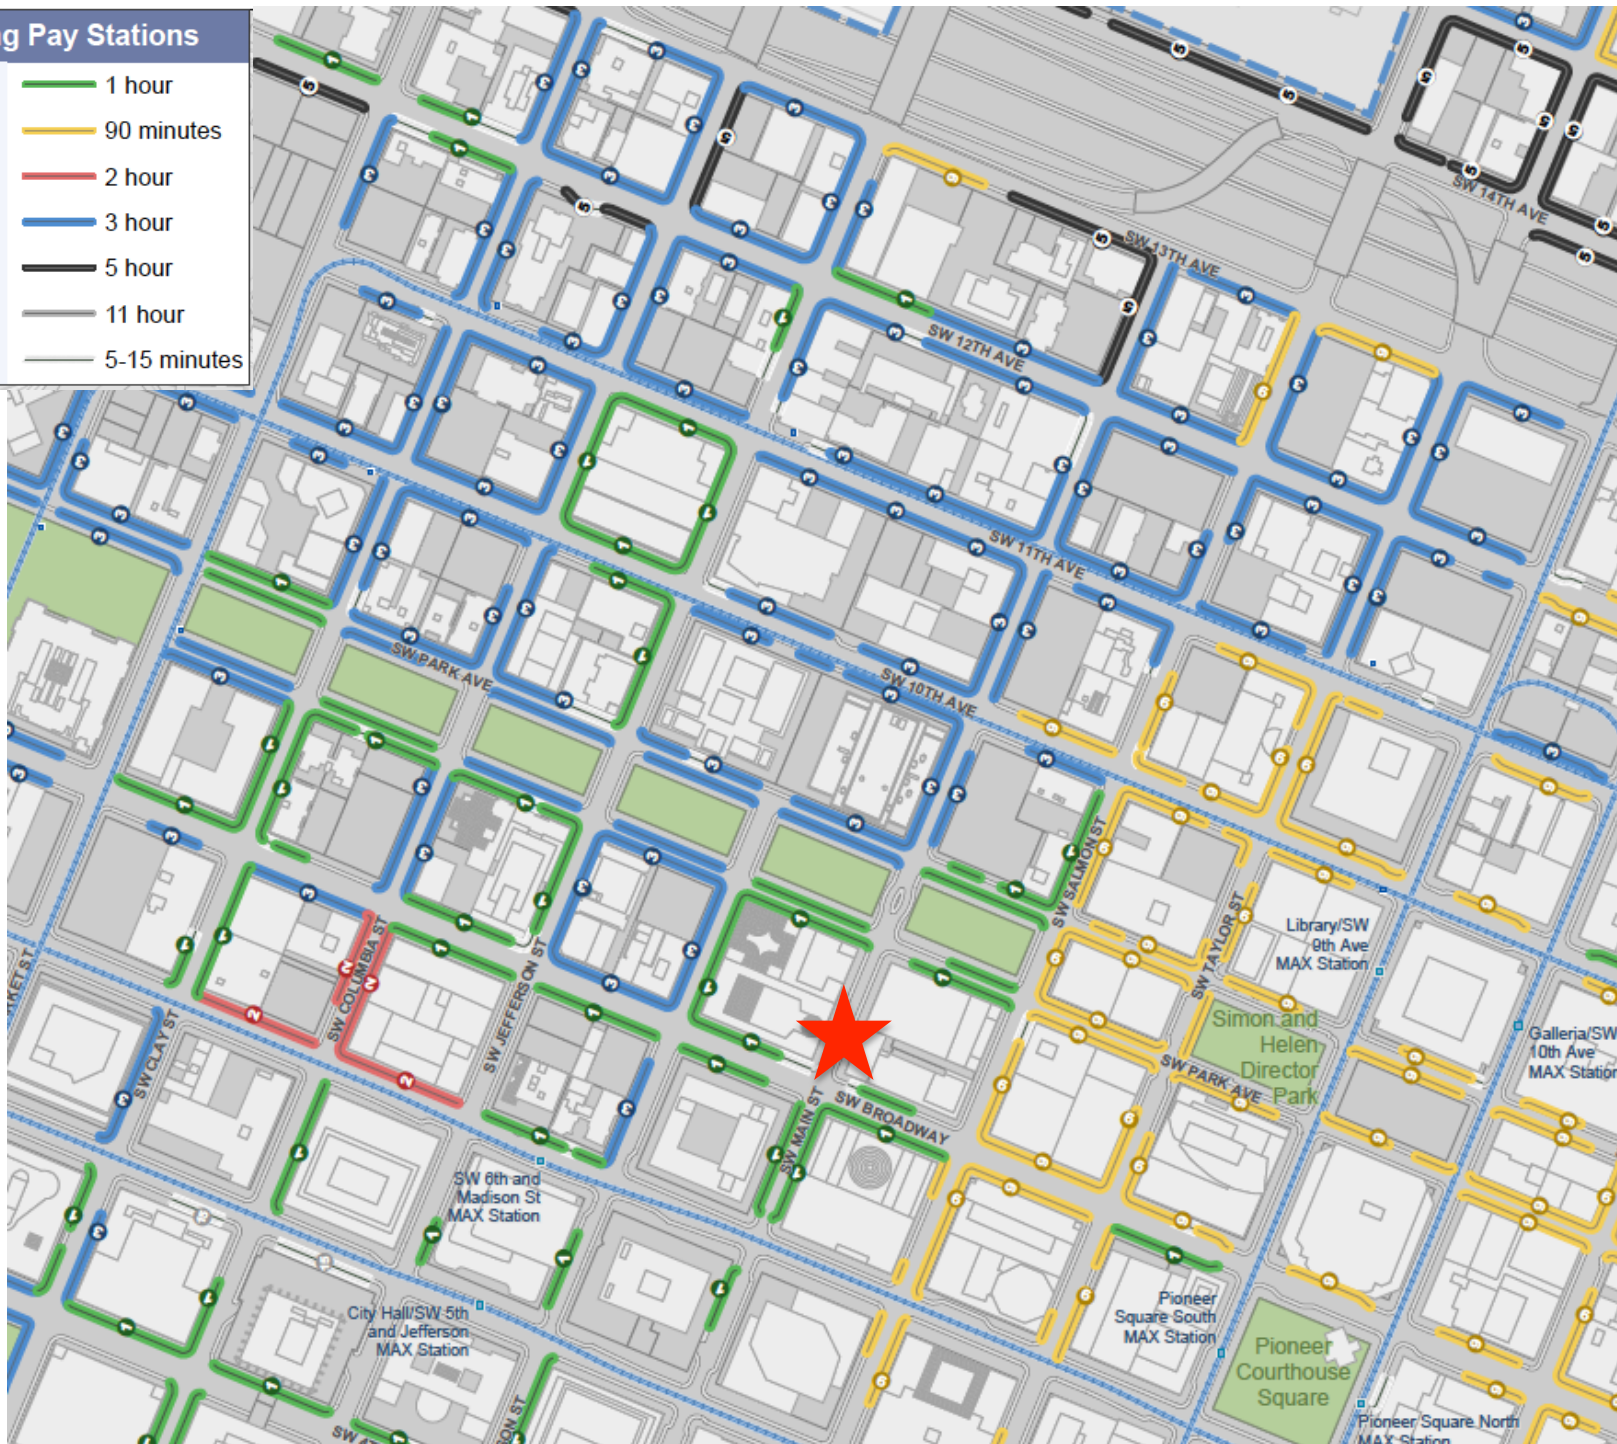

Parking Meter Durations Near AHH

Downtown Parking Pay Stations	
Smart Meter Duration	Blockface Duration
1 hour	1 hour
90 minutes	90 minutes
2 hours	2 hour
3 hours	3 hour
5 Hours	5 hour
11 hours	11 hour
15 minutes	5-15 minutes

Parking Garage and Lots Locations Near AHH

Near AHH

Note: Rates for over 4 hours of parking

Pricing Key

	Free - \$5
	\$5.01-\$10
	Over \$10
	Closed

Note: Prices may be higher when there are special events including at P5 facilities, the Art Museum or city-wide events.

Name	Location	Map #	Weekday	Weekday Evening	Weekend	Weekend Evening
PMC 1000 Broadway Garage	639 SW Main	1				
PMC Parking - Congress Center	1025 SW 6th	1				
STAR PARK The Portland Hilton Garage	676 SW Taylor	2				
CITY CENTER Parking - Metropolitan	541 SW Salmon	3				
CITY CENTER Parking - Fifth Taylor	521 SW Taylor	4				
PMC Parking - Jackson Tower	662 SW Yamhill	5				
PMC Parking - Pacific First Center Garage	653 SW Taylor	5				
PMC Parking - Fox Tower Garage	749 SW Taylor	6				
SMART PARK 10th and Yamhill	730 SW 10th	7				
CITY CENTER Parking	908 SW Taylor	8				
South Park Garage	914 SW Taylor	8				
U-PARK System	1029 SW Salmon	9				
U-PARK System	1075 SW Salmon	9				
CITY CENTER Parking	1015 SW Main	10				
CITY CENTER Parking	1078 SW 10th	11				
CITY CENTER Parking	924 SW Salmon	11				
PMC Parking - Standard Plaza	586 SW Main	12				
Urban Renaissance - Pacwest Center	573 SW Jefferson	13				

Name	Location	Map #	Weekday	Weekday Evening	Weekend	Weekend Evening
PMC Unitus Plaza Parking	1309 SW 5th	14				
U-PARK System	636 SW Columbia	15				
PMC Parking	710 SW Jefferson	16				

Last updated: Sep 2016