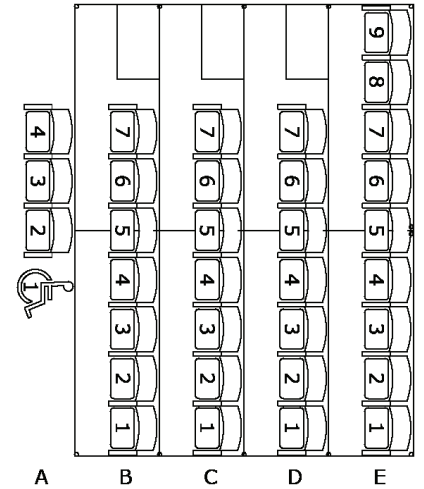

SECTION A

STAGE

SECTION C

SECTION B

PORTLAND'S

BRUNISH
THEATRE

Capacity: 145