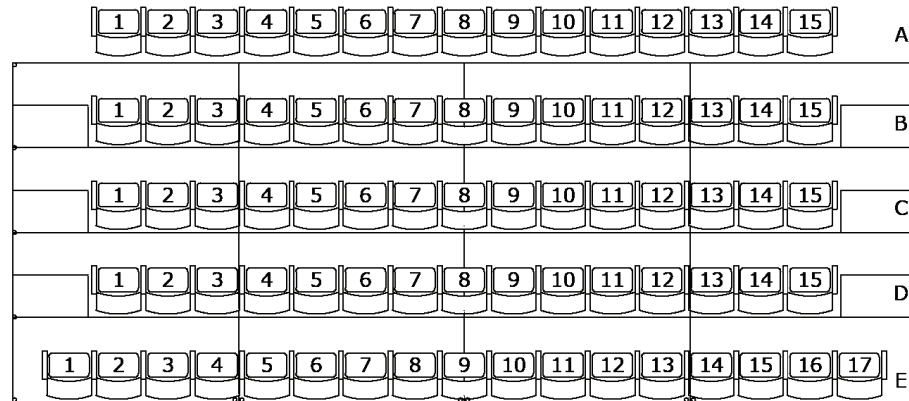

SECTION A

STAGE

SECTION C

SECTION B

PORTLAND'S

BRUNISH
THEATRE

Capacity: 145