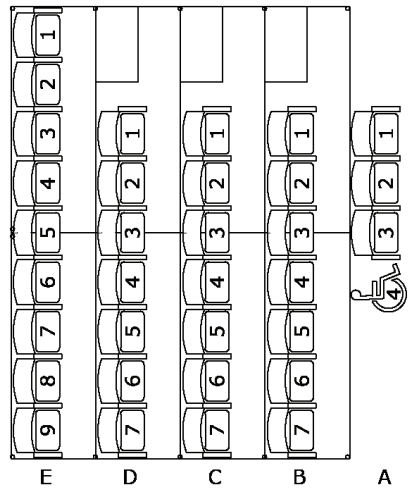

SECTION A

STAGE

SECTION C

SECTION B

PORTLAND'S

BRUNISH
THEATRE

Capacity: 145